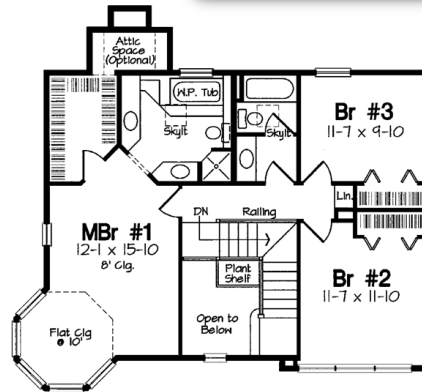

# Country Manor

**84** Oaks Collection  
**HOMES**

- 202.62 m<sup>2</sup>
- 3 bedrooms
- 2.5 baths

- Wrap-around Front Porch
- Fireplace

## Specifications

- Living Area: 202.62 m<sup>2</sup>
- House width: 23.27 m
- House depth: 13.97 m
- Number of stories: 2
- Primary roof pitch: 410:12
- Roof framing: Truss
- Porch: 28.62 m<sup>2</sup>
- Deck: 25.18 m<sup>2</sup>
- Garage: 79.06 m<sup>2</sup>
- Main ceiling height: 2.74 m