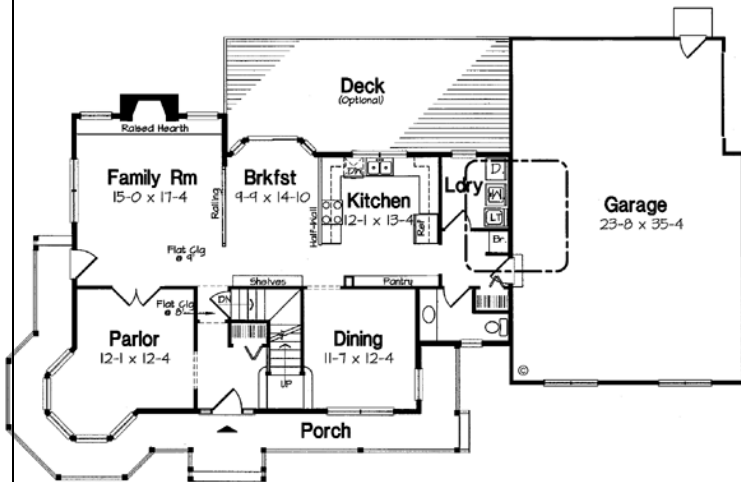

# Country Manor

**84** Oaks Collection  
**HOMES**

- 202.62 m<sup>2</sup>
- 3 bedrooms
- 2.5 baths

- Wrap-around Front Porch
- Fireplace

## Specifications

- Living Area: 202.62 m<sup>2</sup>
- House width: 23.27 m
- House depth: 13.97 m
- Number of stories: 2
- Primary roof pitch: 410:12
- Roof framing: Truss
- Porch: 28.62 m<sup>2</sup>
- Deck: 25.18 m<sup>2</sup>
- Garage: 79.06 m<sup>2</sup>
- Main ceiling height: 2.74 m